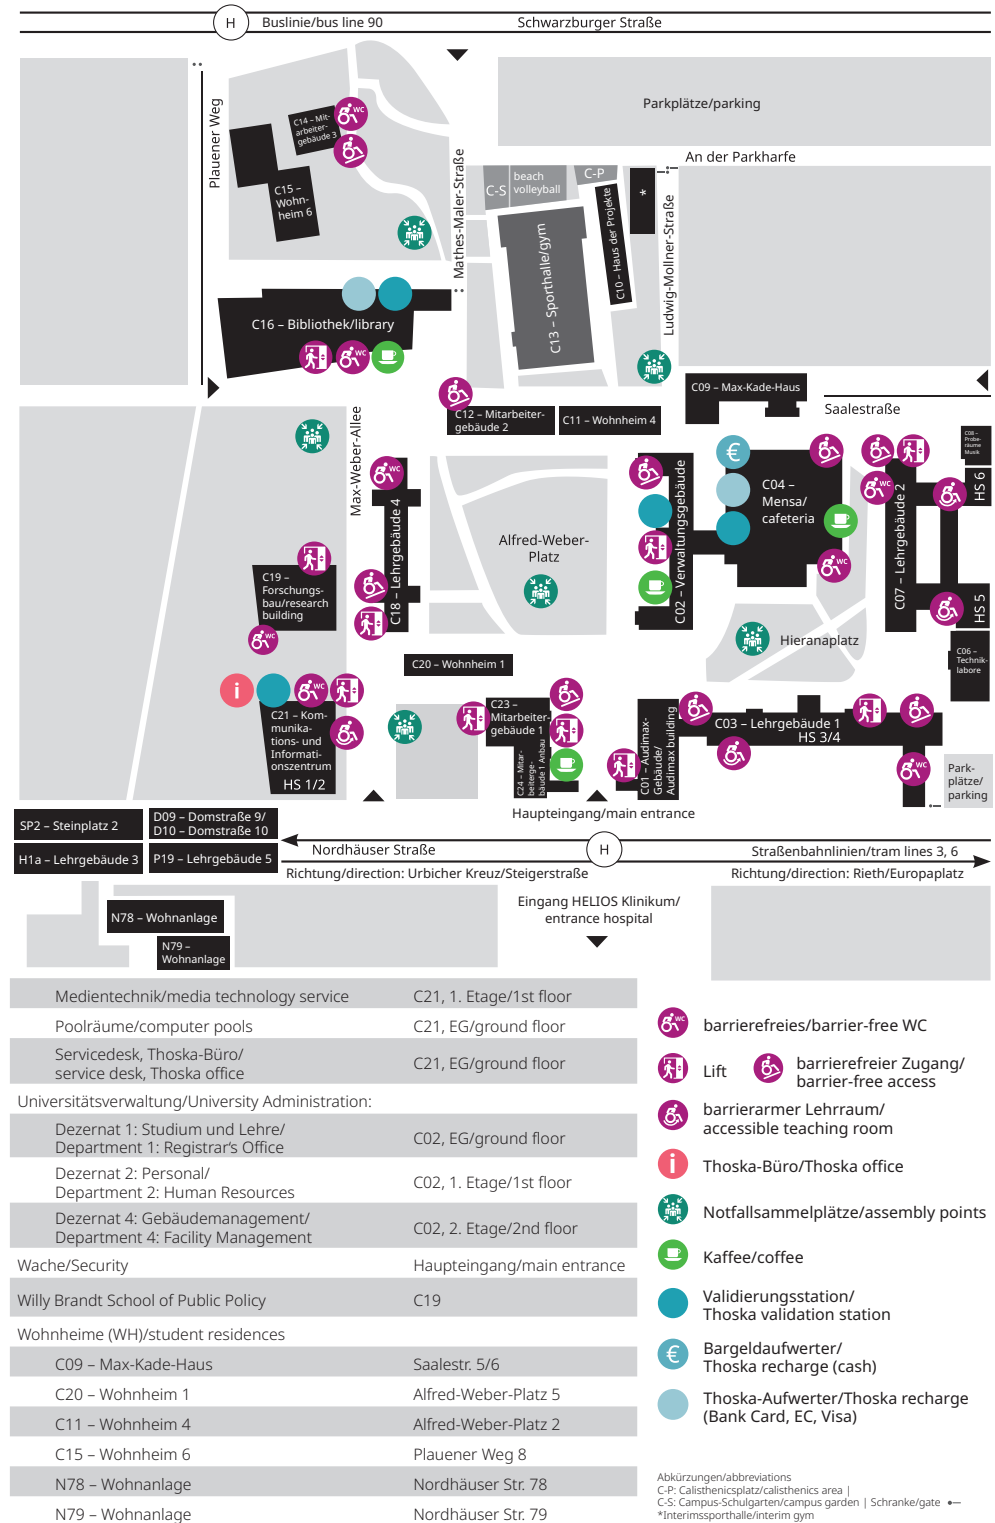

CAMPUSPLAN/CAMPUS MAP